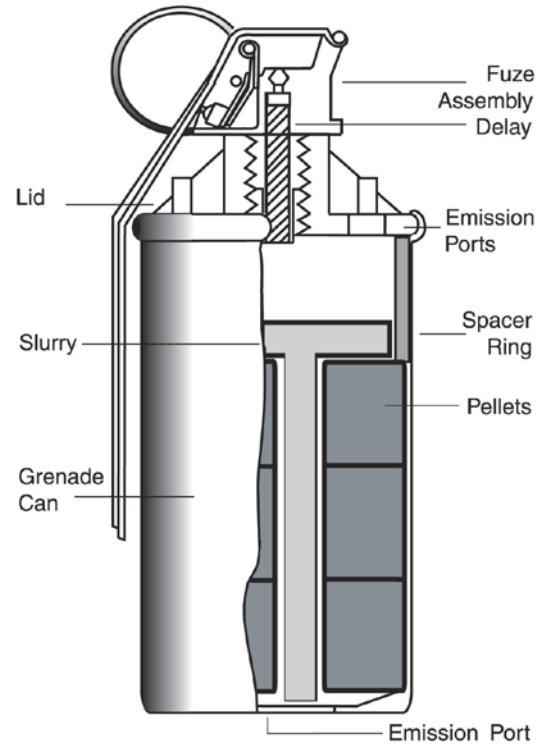

ALL SPECIFICATIONS ARE AVERAGES AND SUBJECT TO CHANGE

The Riot Control Grenade is a high volume, continuous discharge grenade available in OC, CN and CS. Built on a smaller scale than the Spede-Heat™ version; it is similar to the military design.

In the OC, CN and CS configurations, pelletized chemical agent is discharged through four (4) gas ports located on top of the canister and one (1) on the bottom.

Designed specifically for outdoor use in crowd control situations, the Riot Control Grenade is a high volume continuous burn canister that expels its payload in approximately 20 - 40 seconds. It has slightly less chemical content than the Spede-Heat™ version, but differs mainly in size. The longer burn time may allow for throwback by individuals wearing burn protection such as a welder's mitt. The canisters may be protected from advancing individuals with the use of less lethal impact munitions. The device should be deployed utilizing wind advantage.

It should NOT be deployed onto rooftops, in crawl spaces, or indoors due to its fire-producing capability. Hand throw or launch use only. Launching of grenades will provide deploying officers additional stand-off distances. This grenade offers coverage for large outdoor areas.

⚠ WARNING

This product can expose you to chemicals including Lead Salts and Hexavalent Chromium, which are known to the State of California to cause cancer, and Lead Salts, which are known to the State of California to cause birth defects or other reproductive harm. For more information, go to www.P65Warnings.ca.gov.

WARNING: THIS PRODUCT IS TO BE USED ONLY BY AUTHORIZED AND TRAINED LAW ENFORCEMENT, CORRECTIONS, OR MILITARY PERSONNEL. THIS PRODUCT MAY CAUSE SERIOUS INJURY OR DEATH TO YOU OR OTHERS. THIS PRODUCT MAY CAUSE SERIOUS DAMAGE TO PROPERTY. HANDLE, STORE AND USE WITH EXTREME CARE AND CAUTION. USE ONLY AS INSTRUCTED.