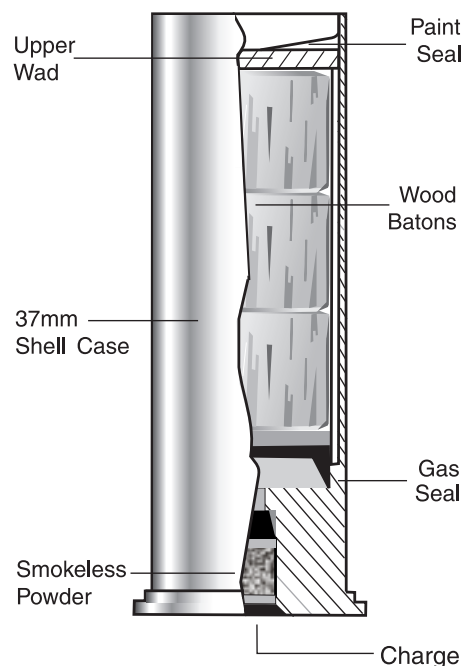

The 37/40MM Wood Baton round is intended to be skip fired, but may be direct fired at the discretion of the operator. When used in either manner, the operator should be adequately trained in the use of Specialty Impact Munitions and have a thorough understanding of the round and considerations for selecting shot placement such as level of threat, target distance, size, and clothing.

As a pain compliance round for crowd control, it is most suitable at medium to extended ranges of fire, approximately 30 to 60 feet. Inside of 30 feet this round may result in minor injuries. It is ideal for correctional facilities where multiple impacts from greater stand-off distances may be desired for countering yard disturbances.

As a dynamic, high-energy single subject round it delivers considerable energy and should only be considered when the immediate need for compliance would support the probability of serious injury or death. The accuracy and energy degradation limits it to within approximately 25 feet for use as a dynamic, single target acquisition round.

The Smokeless propellant utilized in the 37/40MM Wood Baton round results in less smoke and report and may be more suitable for indoor close range encounters than its counterpart utilizing black powder.

WARNING: This product is to be used only by authorized and trained Law Enforcement, Correction, or Military Personnel. This product may cause serious injury or death to you or others. This product may cause serious damage to property. Handle, store and use with extreme care and caution. Use only as instructed.

37/40		
	INDOORS/OUTDOORS