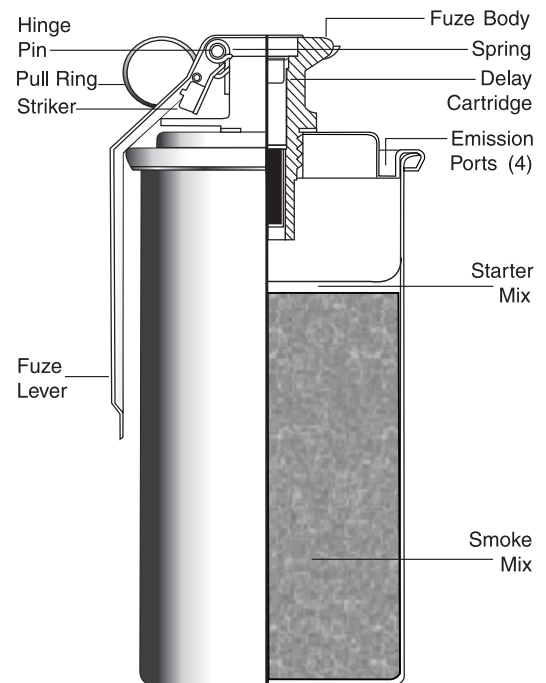

OPERATION: Hexachloroethane (HC) smoke is discharged through four (4) gas ports located on top of the canister. Due to the high metal content, HC smoke is dark in comparison to Safe-Smoke that is utilized in all other DTCA/FL smoke devices (except the Large Style Maximum Smoke Grenade). It is similar to the military style grenade.

APPLICATION: Designed specifically for outdoor use in crowd management situations, the Maximum Smoke grenade is a high volume, slow burning device that emits large quantities of grey-white colored smoke for approximately 1.5 to 2.0 minutes. Due to its extremely long burn time, it is subject to "throwback" by individuals wearing burn protection such as a welder's mitt. The canisters may be protected from advancing individuals with the use of specialty impact munitions. The device should be deployed utilizing wind advantage.

It can be utilized as a carrying agent (multiplier) for smaller CN or CS munitions, or for concealing the movement of agency personnel. It may also be used as a distraction to focus attention away from other activities.

It should not be deployed onto rooftops, in crawl spaces, or indoors due to its fire producing capability. Hand throw or launch. Launching of grenades will provide deploying officers additional standoff distances. Affords MAXIMUM COVERAGE AND BURN TIME and is excellent for large outdoor areas.