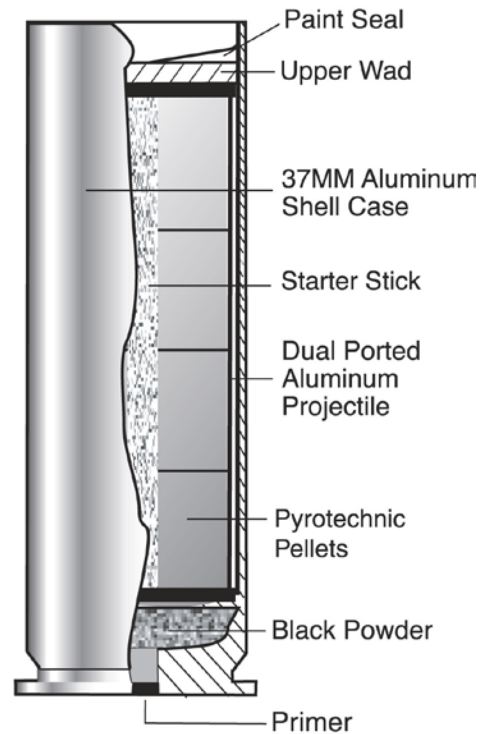

PRODUCT SPECIFICATIONS	
Diameter	1.5 in / 37mm
Length	4.80 in / 12.2 cm
Maximum Range	75 yards / 68.58 meters
Active Agent	OC 0.26 oz / 7.3 g CN/CS 0.94 oz / 26.7 g
Discharge Time	20 – 40 seconds
Part No.	OC 2000 CN 2001 CS 2002 Saf- Smoke™ 2003
Warranty	5 years from date of manufacture

ALL SPECIFICATIONS ARE AVERAGES AND SUBJECT TO CHANGE

The Spede-Heat™ 37mm Short Range incorporates an aluminum shell and utilizes black powder as the propellant. The Spede-Heat™ 37mm is designed to deliver one dual-ported chemical or smoke canister from a 37mm launcher 75 yards to the intended target zone.

The Spede-Heat™ 37mm Short Range is most widely used as a crowd management solution. It is used by Law Enforcement and Corrections for the rapid deployment of chemical agent from maximum stand-off distances. Fired from a 37mm launcher, the Spede-Heat™ 37mm Round contains one (1) canister ported on each end.

This round may be fired in the air at an angle of approximately 25 - 30 degrees to achieve maximum stand-off, or it may be skip fired into the target area from closer ranges. When launching, it is recommended to have a spotter to ensure canisters do not land on rooftops or other areas of concern.

The Spede-Heat™ chemical and smoke projectiles are designed for outdoor use and have fire-producing capability. They are not intended for barricade penetration. Do NOT fire directly at personnel, as serious injury or death may result.

WARNING

This product can expose you to chemicals including Lead Salts and Hexavalent Chromium, which are known to the State of California to cause cancer, and Lead Salts, which are known to the State of California to cause birth defects or other reproductive harm. For more information, go to www.P65Warnings.ca.gov.

WARNING: THIS PRODUCT IS TO BE USED ONLY BY AUTHORIZED AND TRAINED LAW ENFORCEMENT, CORRECTIONS, OR MILITARY PERSONNEL. THIS PRODUCT MAY CAUSE SERIOUS INJURY OR DEATH TO YOU OR OTHERS. THIS PRODUCT MAY CAUSE SERIOUS DAMAGE TO PROPERTY. HANDLE, STORE AND USE WITH EXTREME CARE AND CAUTION. USE ONLY AS INSTRUCTED.

OUTDOORS

BURNING

PYROTECHNIC