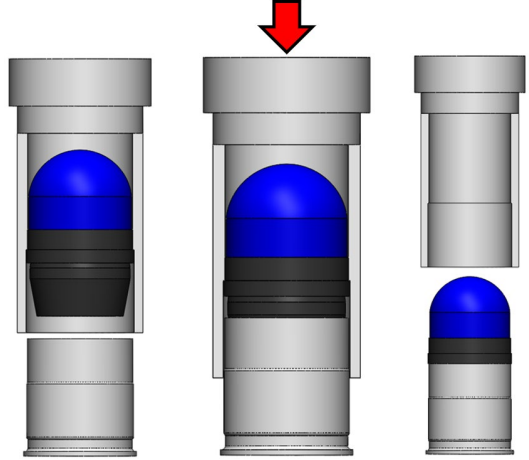

40MM eXact iMpacT™ 24-SHOT TRAINING KIT

PRODUCT SPECIFICATIONS	
Diameter	1.60 in / 40 mm
Length	3.65 in / 9.3 cm
Velocity	Comparable to Operational Round
Effective Target Range	131 ft / 40 m
Kit Includes (Usage Rate)	24 - Primed and Powdered Bases (1x) 8 - Sponge Projectiles (3x)
Part No.	6525
Warranty	5 years from date of manufacture

ALL SPECIFICATIONS ARE AVERAGES AND SUBJECT TO CHANGE

The 40mm eXact iMpacT™ 24-Shot Sponge Round Training Kit contains twenty-four (24) aluminum eXact iMpacT™ primed and powdered bases and eight (8) eXact iMpacT™ sponge projectiles. The primed bases come non-printed so that an assembled training round may not be confused for an operational round.

Using the provided assembly tool, the projectiles are simply hand-pressed into the loaded bases for deployment. By utilizing a back drop, such as a tarp, the projectiles may be collected and re-pressed into a new base. The eXact iMpacT™ Sponge Round Training Kit simulates the accuracy of the following round to a training range of 40 meters:

- eXact iMpacT™ (#6325)

The sponge projectiles were designed and tested to be used three (3) times; beyond that the performance of these components may be compromised. If they are fired more than three (3) times, the product liability and warranty associated with the #6525 will be voided.