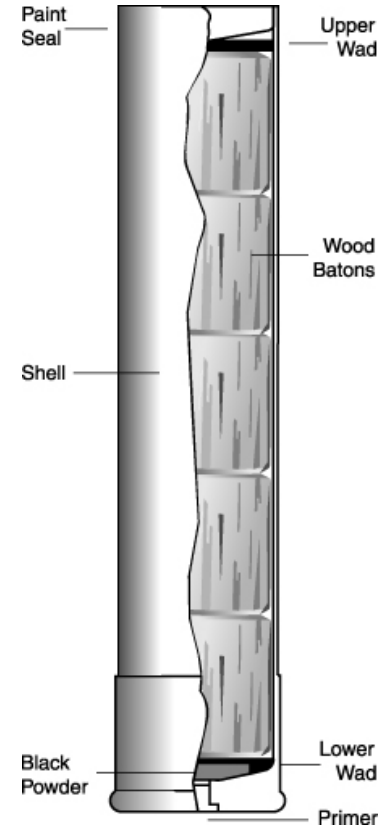

37MM WOOD BATON BLACK POWDER ROUND

**DEFENSE
TECHNOLOGY®**

PRODUCT SPECIFICATIONS	
Diameter	1.50 in / 37 mm
Length	8.00 in / 20.3 cm
Projectile Count	5
Velocity	280 fps / 85 mps
Minimum Safe Range	40 ft / 12.2 m skip fired
Maximum Effective Range	75 ft / 22.9 m skip fired
PROJECTILE SPECIFICATIONS	
Material	Hard Wood
Height	1.35 in / 3.4 cm
Diameter	1.35 in / 3.4 cm
Weight	0.77 oz / 21.6 g
Part No.	1176
Warranty	5 years from date of manufacture
ALL SPECIFICATIONS ARE AVERAGES AND SUBJECT TO CHANGE	
<p>The 37mm Wood Baton incorporates an 8.0-inch casing that contains five (5) wood projectiles. The 37mm Wood Baton utilizes black powder as the propellant.</p> <p>The 37mm Wood Baton Round is most widely used as a crowd management tool by Law Enforcement and Corrections. The 37mm Wood Baton Round is generally deployed in low trajectories or skip fired in the general direction (non-target specific) of the intended targets, administering a means of pain compliance over greater distances than most of its counterparts. It has also been successfully used as a dynamic, high-energy single subject round.</p> <p>The 37mm Wood Baton Round is intended to be skip fired, but may be direct fired at the discretion of the operator; however, depending on the distance and the subject's apparel, serious injury or death may result. When used in either manner, the operator should be adequately trained in the use of Less Lethal Impact Munitions and have a thorough understanding of the round and considerations of selecting shot placement such as level of threat, target distance, size, and clothing.</p> <p>As a pain compliance round for crowd control, it is most suitable at medium to extended ranges of fire, approximately 40 to 75 feet. Inside of 40 feet, this round may result in minor injuries. It is ideal for correctional facilities where multiple impacts from greater stand-off distances may be desired for countering yard disturbances.</p> <p>It differs from its smokeless powder counterpart (37/40mm and 40mm Wood Batons) in that it may be acquired in an 8.0-inch casing that provides the greatest quantity of wood projectiles and that it utilizes black powder as the propellant. Black powder will usually disperse the wood projectiles in wider patterns.</p>	