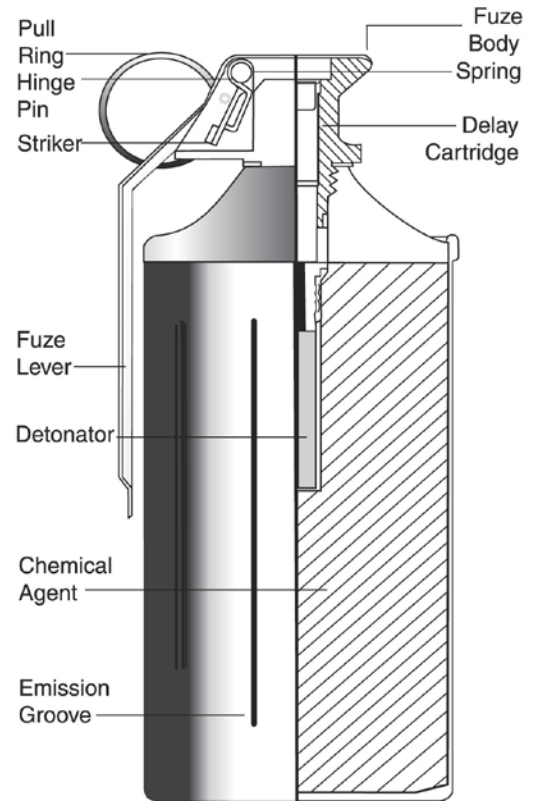

**DEFENSE
TECHNOLOGY®**

INSTANTANEOUS BLAST GRENADE OC, CN, CS, AND PRACTICE

PRODUCT SPECIFICATIONS	
Diameter	2.62 in / 6.7 cm
Length	6.12 in / 15.5 cm
Fuze	M201A1 Type
Active Agent	OC 0.33 oz / 9.2 g CN/CS 1.5 oz / 44.0 g
Discharge Time	Instantaneous
Launchable	No
Part No.	OC 1040 CN 1041 CS 1042 P 1043
Warranty	5 years from date of manufacture

ALL SPECIFICATIONS ARE AVERAGES AND SUBJECT TO CHANGE

The Instantaneous Blast Grenade is designed for indoor or outdoor use; this grenade's powder is expelled upon initiation of a small internal detonator that has sufficient force to split the canister at six (6) machined grooves on the outside surface.

The Instantaneous Blast Grenade is most commonly used in crowd control situations by Law Enforcement and Corrections and was designed with indoor and outdoor operations in mind when a non fire-producing delivery system is desired. It is most effective when used in confined areas and close to the target area.