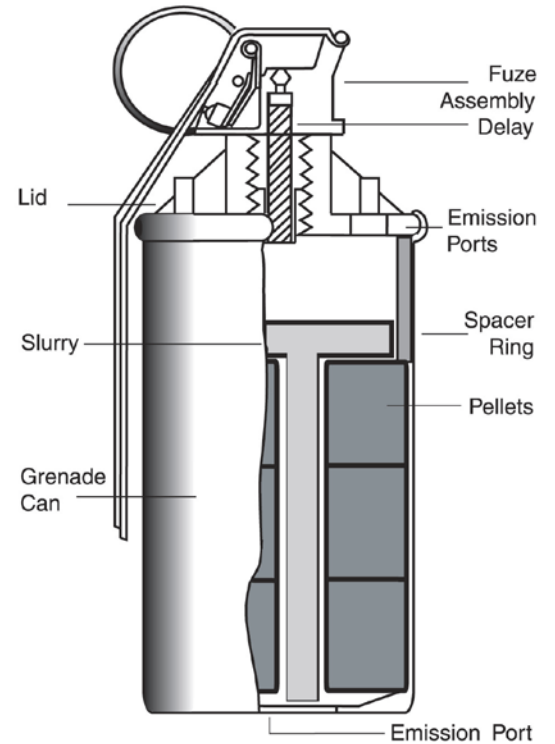

RIOT CONTROL GRENADE CONTINUOUS DISCHARGE OC, CN AND CS

**DEFENSE
TECHNOLOGY®**

PRODUCT SPECIFICATIONS	
Diameter	2.35 in / 6.0 cm
Length	6.00 in / 15.2 cm
Fuze	M201A1 Type
Active Agent	OC 0.88 oz / 25 g CN/CS 2.70 oz / 75.6 g
Discharge Time	20 – 40 Seconds
Launchable	Yes
Part No.	OC 1080 CN 1081 CS 1082 Smoke See Max. Smoke #1083
Warranty	5 years from date of manufacture

ALL SPECIFICATIONS ARE AVERAGES AND SUBJECT TO CHANGE

The Riot Control Grenade is a high volume, continuous discharge grenade available in OC, CN and CS. Built on a smaller scale than the Spede-Heat™ version; it is similar to the military design.

In the OC, CN and CS configurations, pelletized chemical agent is discharged through four (4) gas ports located on top of the canister and one (1) on the bottom.

Designed specifically for outdoor use in crowd control situations, the Riot Control Grenade is a high volume continuous burn canister that expels its payload in approximately 20 - 40 seconds. It has slightly less chemical content than the Spede-Heat™ version, but differs mainly in size. The longer burn time may allow for throwback by individuals wearing burn protection such as a welder's mitt. The canisters may be protected from advancing individuals with the use of less lethal impact munitions. The device should be deployed utilizing wind advantage.